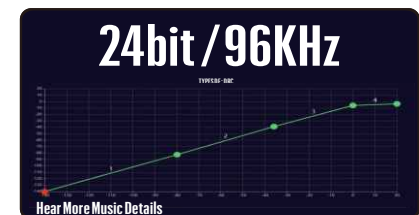

Power Supply: 20V1.8A adapter

Speaker Driver: 3 inch 6Ω full frequency speaker *2PCS;

Hisw-A1 Bluetooth Speaker

Dimension: 345*194*135mm
Output Power: 50W(20W+30W)
Power Supply: 22V1.6A adapter
Speaker Driver: 20 core 8Ω silk film tweeter*1PCS;
2.75 inch 6Ω full frequency speaker*1PCS;
4 inch 4Ω subwoofer*1PCS;

Karaoke Function

Eliminate Unnecessary Noise

Four-Way DRC

Restore Real Sound

Dual-Core DSP

Hear More Music Details

24bit 96KHz Sampling Rate

Bluetooth Speaker Hisw-KTM

Left and right channels

Dimension: 285*343*488mm

Output Power: 200W (50W+150W)

Power Supply: AC110-220V~50/60Hz

Speaker Driver: 20 core 8Ω silk film tweeter*1PCS;
2.75 inch 4Ω full frequency speaker*2PCS;
8 inch 4Ω subwoofer*1PCS;