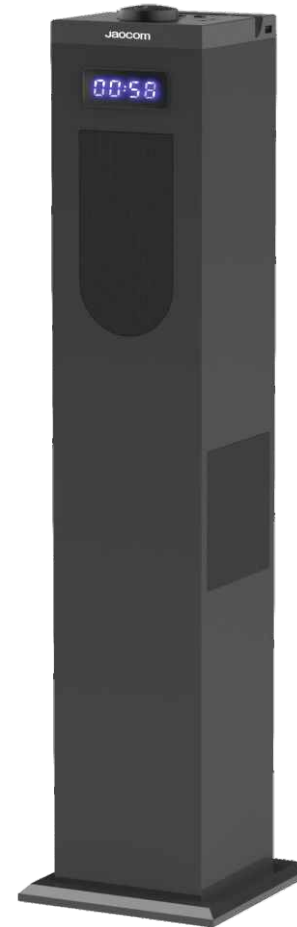

T09 Pro TOWER SPEAKER