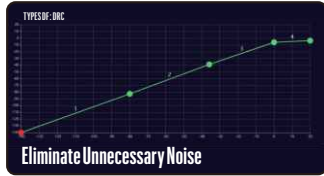

Four-Way DRC

24 bit/96 KHz

24bit 96KHz Sampling Rate Hear More Music Details