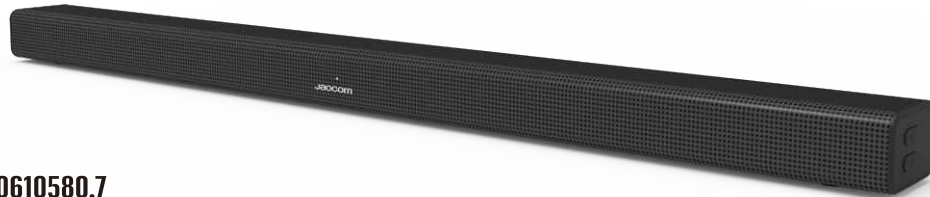

Speaker Driver: 4480 6Ω full frequency speaker*1PCS;

Bluetooth Sound Bar SH1 Pro+

Body Thickness Is Only 49mm

Metal Grille

Professional Double Radiator

PATENT NO. 202130610580.7

Dimension: 906*74*49mm

Output Power: 25W*2