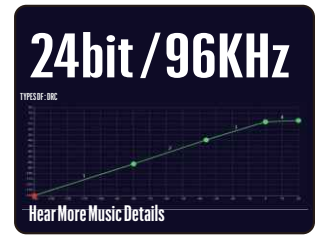

24bit 96KHz Sampling Rate