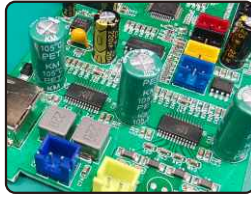

2.1ch Digital Amplifier