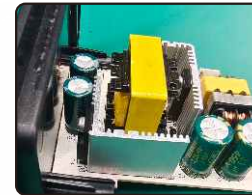

T04 TOWER SPEAKER

PATENT NO. 201720035966.8

Dimension: 205*205*1130mm

Output Power: 30W*2+60W

Power Supply: AC100-240V~50/60Hz

Speaker Driver:

20 core 8Ω silk film tweeter*1PCS;

2.75 inch 4Ω full frequency speaker*4PCS;

6.5 inch 8Ω subwoofer*1PCS;

High Power Switching Power Supply