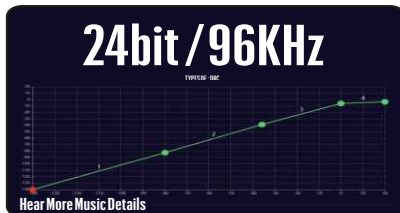

24bit 96KHz Sampling Rate