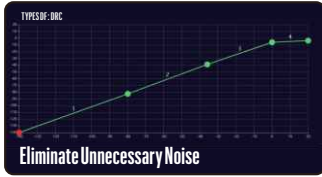

Four-Way DRC

24 bit/96 KHz

24bit 96KHz Sampling Rate Hear More Music Details