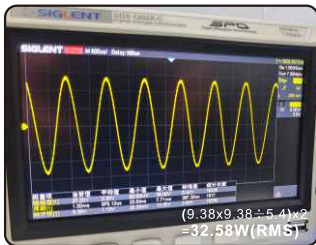

Power Supply: 20V1.8A

Speaker Driver: 4480 6Ω full frequency speaker*2PCS;

PERFECT SOUND, YOU CAN VISUALIZE

SH1Pro Bluetooth Sound Bar

Dimension: 706*74*49mm
Output Power: 16W*2(RMS)
Power Supply: 18V1A adapter
Speaker Driver: 4480 6Ω full frequency speaker*2PCS;