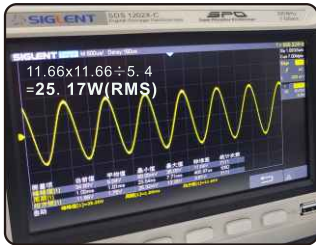

Dimension: 406*74*49mm
Output Power: 26W(RMS)
Power Supply: 18V650mA
Speaker Driver: 4480 6Ω full frequency speaker*1PCS;

Professional Radiator

Rubber Corrugated Rim

Four Sound Effects

RMS 26W

X4 Bluetooth Sound Bar