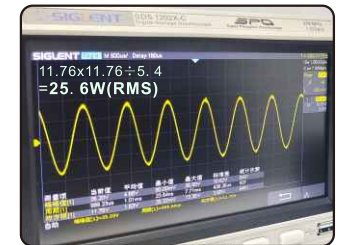

Dimension: 406*74*49mm
Output Power: 26W(RMS)
Power Supply: 18V650mA
Speaker Driver: 4480 6Ω full frequency speaker*1PCS;

Professional Radiator

Rubber Corrugated Rim

Four Sound Effects

RMS 26W

X4 Bluetooth Sound Bar