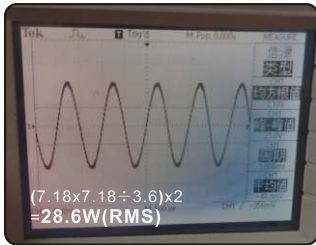

X4L Pro Bluetooth Sound Bar

RMS28W