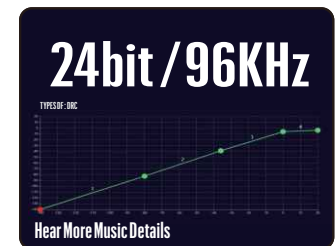

24bit 96KHz Sampling Rate