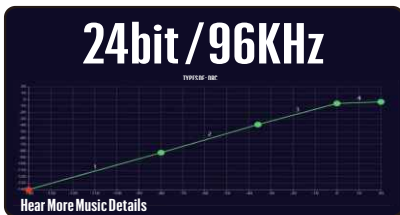

Four-Way DRC

Restore Real Sound

Dual-Core DSP

24bit 96KHz Sampling Rate

Dimension: 400*245*168mm

Output Power: 80W (40W+40W)

Power Supply: AC110-220V~50/60Hz

Speaker Driver: 2.75 inch 6Ω full frequency speaker*2PCS;
5 inch 4Ω subwoofer*1PCS;