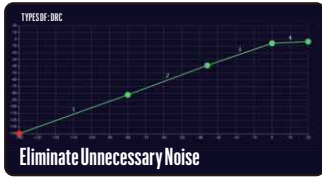

Dual-Core DSP

24 bit/96 KHz

24bit 96KHzSamplingRate Hear More Music Details