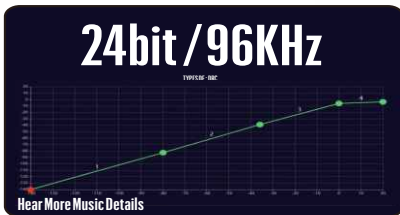

Hisw-A6 Bluetooth Speaker

Dimension: 390*180*190mm
Output Power: 100W (20W*2+60W)
Power Supply: AC110-220V~50/60Hz
Speaker Driver: 20 core 8Ω silk film tweeter*2PCS;
2.75 inch 6Ω full frequency speaker*2PCS;
5.25 inch 4Ω subwoofer*1PCS;

Eight Touching Keys

Four-Way DRC

Dual-Core DSP

24bit 96KHz Sampling Rate

Bluetooth Speaker Hisw-A5

Bluetooth Version 5.4

Four-Way DRC

Dual-Core DSP