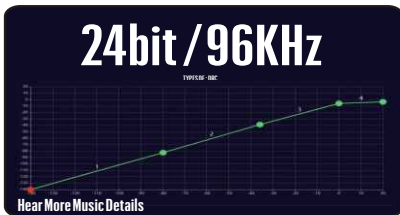

Bluetooth Speaker Hisw-A2

Eight Touching Keys

Four-Way DRC

Dual-Core DSP

24bit 96KHz Sampling Rate

PATENT NO. 202030753353.5

Dimension: 312*150*120mm

Output Power: 25W*2

Power Supply: 20V1.8A adapter

Speaker Driver: 3 inch 6Ω full frequency speaker *2PCS;

Hisw-A1 Bluetooth Speaker

Dimension: 345*194*135mm
Output Power: 50W(20W+30W)
Power Supply: 22V1.6A adapter
Speaker Driver: 20 core 8Ω silk film tweeter*1PCS;
2.75 inch 6Ω full frequency speaker*1PCS;
4 inch 4Ω subwoofer*1PCS;