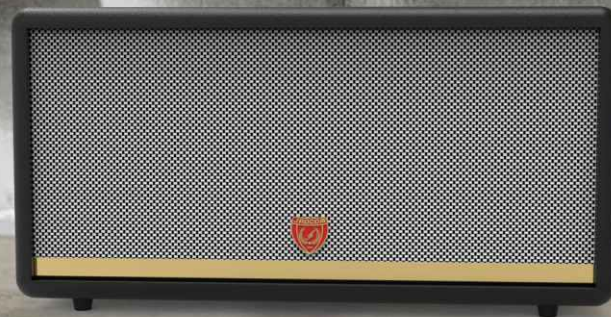

HOT SALE PRODUCT

**EXCEPTIONAL QUALITY
PRIME CHOICE FOR AUDIOPHILES**

health•audio