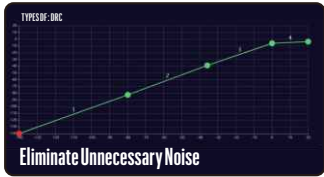

Two-Way Wireless Microphone - Bring You a KTV Set

Karaoke Function

Restore Real Sound

Dual-Core DSP

Bluetooth Version 5.4

Four-Way DRC

24 bit/96 KHz

24bit 96KHzSamplingRate Hear More Music Details