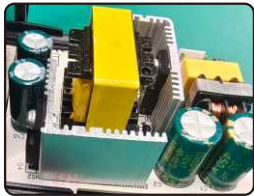

(25W*2+50W)*2

Power Supply: (AC100-240V~50/60Hz)*2

Speaker Driver:

20 core 8Ω silk film tweeter*2PCS;

3 inch 6Ω full frequency speaker*4PCS;

5 inch 4Ω subwoofer*2PCS;

High Power Switching Power Supply

New DSP Processing Chip