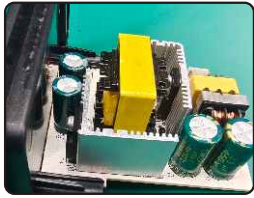

High Power Switching Power Supply