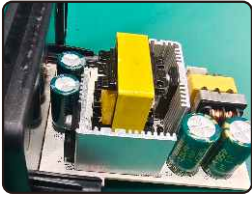

High Power Switching Power Supply