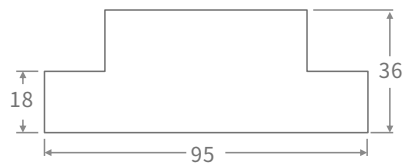

## Installation Methods

Ceiling

Surface mounting

Suspended

With track system

# Ut90 AL1 For Surface Mounting / Suspending

Basic Parameter	
Dimension	L1200*W95*H36mm
Input Voltage	220-240VAC
Power	18.5 W
Luminous Efficiency	89.7 Lm/W (CCT:3000K,CRI>90)
IP Class	IP40
Beam Angle (50%)	80 °
CCT	2700K/3000K/3500K/4000K
CRI	≥80, ≥90
Dimmable	DALI / 1-10V
Warranty	5 years

### Basic Parameter

Dimension	L1200*W108*H13mm
Input Voltage	220-240VAC
Power	18.5 W
Luminous Efficiency	89.7 Lm/W (CCT:3000K,CRI>90)
IP Class	IP40
Beam Angle (50%)	80 °
CCT	2700K/3000K/3500K/4000K
CRI	≥80, ≥90
Dimmable	DALI / 1-10V
Warranty	5 years

# Removable UT90 Track light

Input Voltage  
Power

Basic Parameter	
Dimension	L1200*W95*H62mm
Net Weight	3.39kg
Input Voltage	220-240VAC
Power	20 W
Luminous Efficiency	106.3 Lm/W (CCT:3000K,CRI>80)
IP Class	IP40
Beam Angle (50%)	80 °
CCT	2700K/3000K/3500K/4000K
CRI	≥80, ≥90
Dimmable	DALI / 1-10V
Warranty	5 years