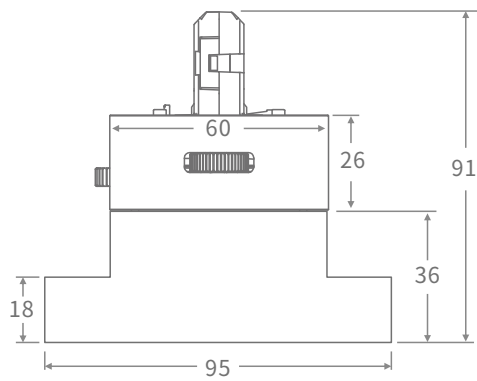

# Ut90 AL1 For Surface Mounting / Suspending

Basic Parameter	
Dimension	L1200*W95*H36mm
Input Voltage	220-240VAC
Power	18.5 W
Luminous Efficiency	89.7 Lm/W (CCT:3000K,CRI>90)
IP Class	IP40
Beam Angle (50%)	80 °
CCT	2700K/3000K/3500K/4000K
CRI	≥80, ≥90
Dimmable	DALI / 1-10V
Warranty	5 years

# Connecting Shapes

### Basic Parameter

Dimension	L1200*W108*H13mm
Input Voltage	220-240VAC
Power	18.5 W
Luminous Efficiency	89.7 Lm/W (CCT:3000K,CRI>90)
IP Class	IP40
Beam Angle (50%)	80 °
CCT	2700K/3000K/3500K/4000K
CRI	≥80, ≥90
Dimmable	DALI / 1-10V
Warranty	5 years

# Removable UT90 Track light

Input Voltage  
Power

Basic Parameter	
Dimension	L1200*W95*H62mm
Net Weight	3.39kg
Input Voltage	220-240VAC
Power	20 W
Luminous Efficiency	106.3 Lm/W (CCT:3000K,CRI>80)
IP Class	IP40
Beam Angle (50%)	80 °
CCT	2700K/3000K/3500K/4000K
CRI	≥80, ≥90
Dimmable	DALI / 1-10V
Warranty	5 years