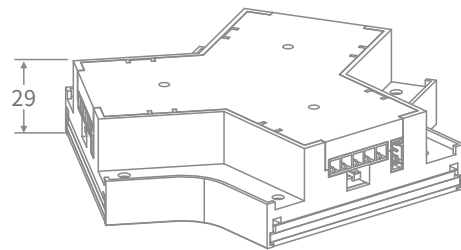

UT90AL1-Y Connector