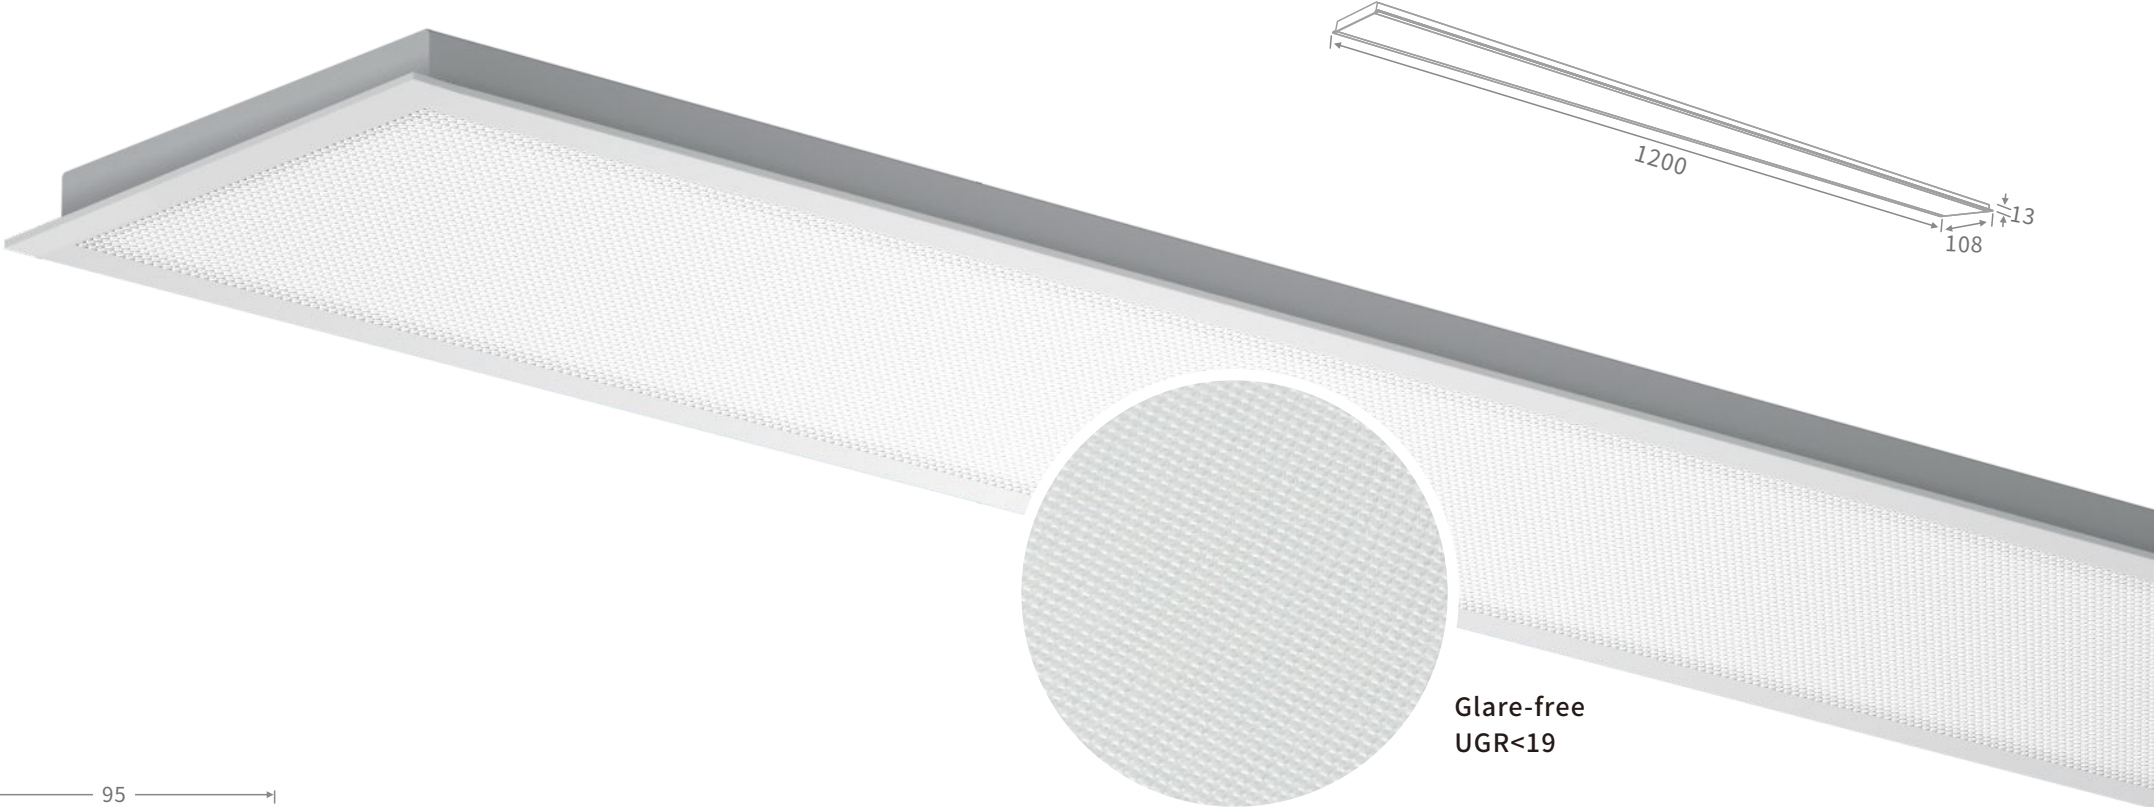

# Connecting Shapes

### Basic Parameter

Dimension	L1200*W108*H13mm
Input Voltage	220-240VAC
Power	18.5 W
Luminous Efficiency	89.7 Lm/W (CCT:3000K,CRI>90)
IP Class	IP40
Beam Angle (50%)	80 °
CCT	2700K/3000K/3500K/4000K
CRI	≥80, ≥90
Dimmable	DALI / 1-10V
Warranty	5 years