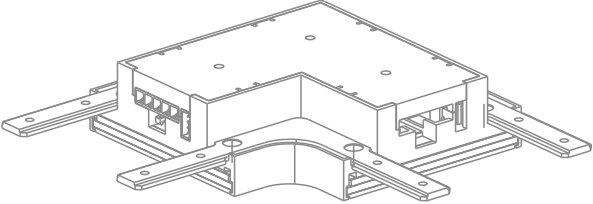

UT90AL1-L Connector