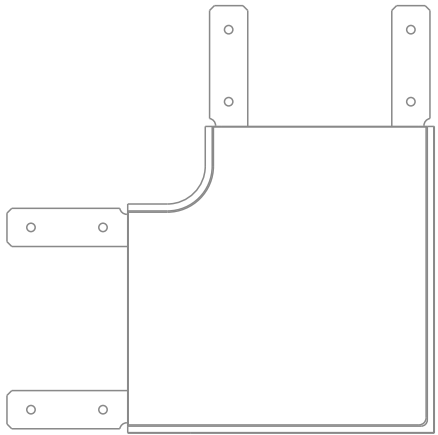

UT90AL1-L Connector