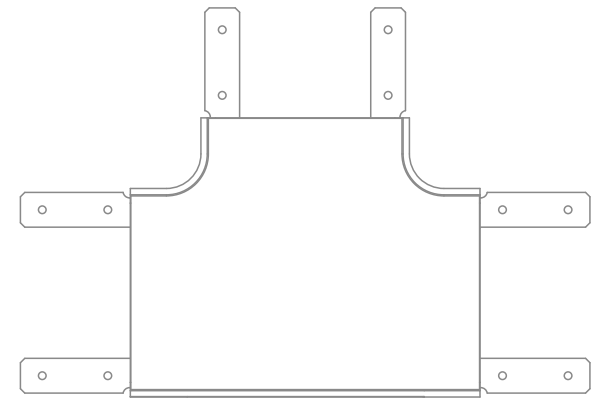

UT90AL1-T Connector