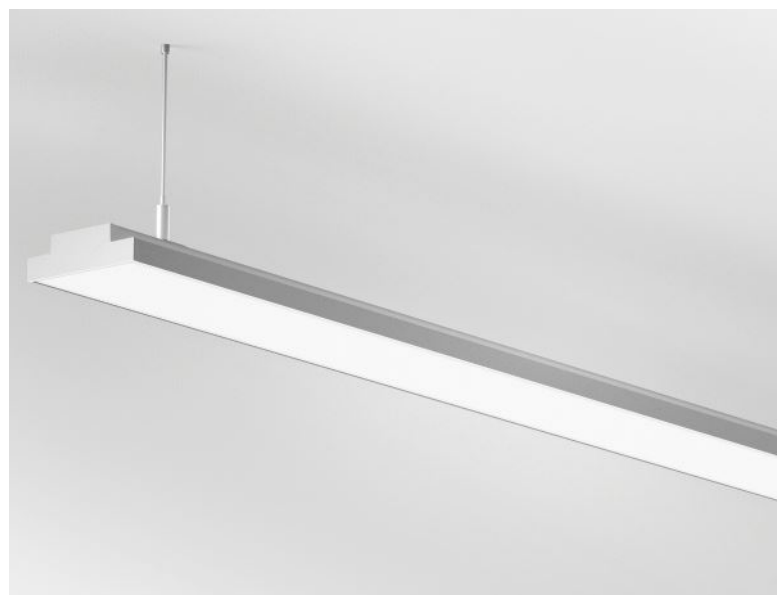

Email: info@tobiled.com www.tobiled.com Fax: 0086-756-6805559

TOBILED CO., LIMITED ALL rights reserved.  
Designs and specifications may change without prior notice.

Ut90 "clip in" (with patent) linear panel light system, easy to fix, super slim, 220-240V with DALI /1-10V dimming function, with our Y, L, T connector, it is flexible for customer to design different shape. UGR<19, perfect use for mall, supermarket, office and so on, can be installed by ceiling, mounting, suspending, and track system.

## Installation Methods

Ceiling

Surface mounting

Suspended

With track system

# Ut90 AL1 For Surface Mounting / Suspending

Basic Parameter	
Dimension	L1200*W95*H36mm
Input Voltage	220-240VAC
Power	18.5 W
Luminous Efficiency	89.7 Lm/W (CCT:3000K,CRI>90)
IP Class	IP40
Beam Angle (50%)	80 °
CCT	2700K/3000K/3500K/4000K
CRI	≥80, ≥90
Dimmable	DALI / 1-10V
Warranty	5 years