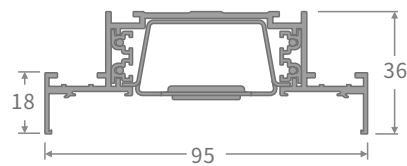

## Installation Methods

Ceiling

Surface mounting

Suspended

With track system

# Ut90 AL1 For Surface Mounting / Suspending

Basic Parameter	
Dimension	L1200*W95*H36mm
Input Voltage	220-240VAC
Power	18.5 W
Luminous Efficiency	89.7 Lm/W (CCT:3000K,CRI>90)
IP Class	IP40
Beam Angle (50%)	80 °
CCT	2700K/3000K/3500K/4000K
CRI	≥80, ≥90
Dimmable	DALI / 1-10V
Warranty	5 years

### Basic Parameter

Dimension	L1200*W108*H13mm
Input Voltage	220-240VAC
Power	18.5 W
Luminous Efficiency	89.7 Lm/W (CCT:3000K,CRI>90)
IP Class	IP40
Beam Angle (50%)	80 °
CCT	2700K/3000K/3500K/4000K
CRI	≥80, ≥90
Dimmable	DALI / 1-10V
Warranty	5 years

# Removable UT90 Track light

Input Voltage  
Power

Basic Parameter	
Dimension	L1200*W95*H62mm
Net Weight	3.39kg
Input Voltage	220-240VAC
Power	20 W
Luminous Efficiency	106.3 Lm/W (CCT:3000K,CRI>80)
IP Class	IP40
Beam Angle (50%)	80 °
CCT	2700K/3000K/3500K/4000K
CRI	≥80, ≥90
Dimmable	DALI / 1-10V
Warranty	5 years