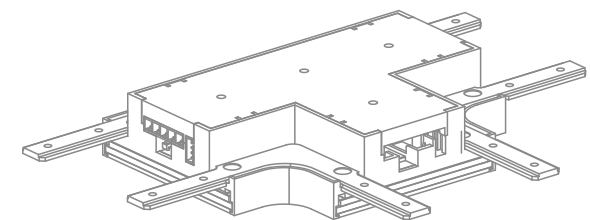

UT90AL1-T Connector