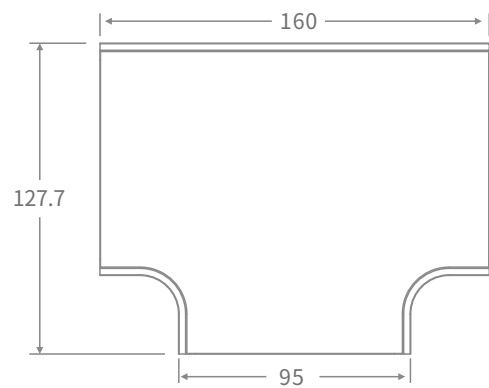

UT90AL1-T Connector