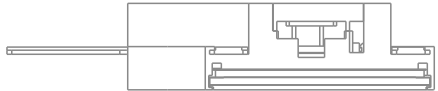

UT90AL1-L Connector