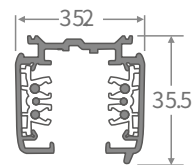

# Connecting Shapes

### Basic Parameter

Dimension	L1200*W108*H13mm
Input Voltage	220-240VAC
Power	18.5 W
Luminous Efficiency	89.7 Lm/W (CCT:3000K,CRI>90)
IP Class	IP40
Beam Angle (50%)	80 °
CCT	2700K/3000K/3500K/4000K
CRI	≥80, ≥90
Dimmable	DALI / 1-10V
Warranty	5 years

# Removable UT90 Track light

Input Voltage  
Power

Basic Parameter	
Dimension	L1200*W95*H62mm
Net Weight	3.39kg
Input Voltage	220-240VAC
Power	20 W
Luminous Efficiency	106.3 Lm/W (CCT:3000K,CRI>80)
IP Class	IP40
Beam Angle (50%)	80 °
CCT	2700K/3000K/3500K/4000K
CRI	≥80, ≥90
Dimmable	DALI / 1-10V
Warranty	5 years