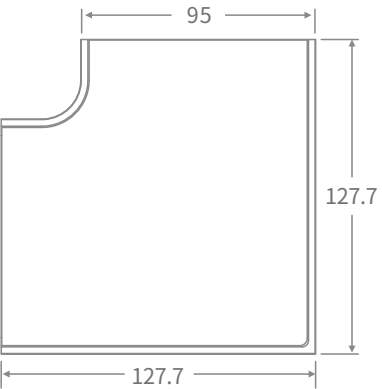

UT90AL1-L Connector