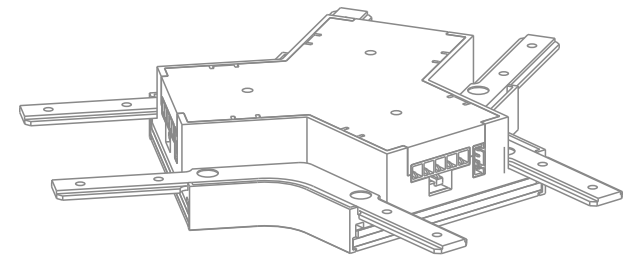

UT90AL1-Y Connector