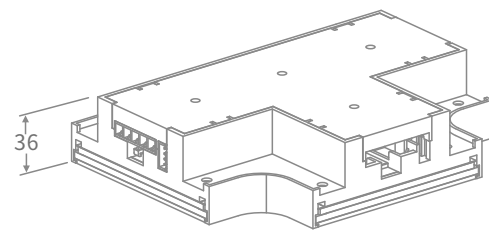

UT90AL1-T Connector