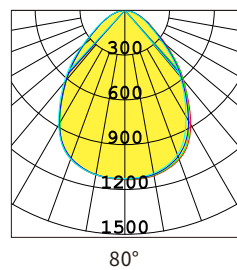

# Ut90 AL1 For Surface Mounting / Suspending

Basic Parameter	
Dimension	L1200*W95*H36mm
Input Voltage	220-240VAC
Power	18.5 W
Luminous Efficiency	89.7 Lm/W (CCT:3000K,CRI>90)
IP Class	IP40
Beam Angle (50%)	80 °
CCT	2700K/3000K/3500K/4000K
CRI	≥80, ≥90
Dimmable	DALI / 1-10V
Warranty	5 years

### Basic Parameter

Dimension	L1200*W108*H13mm
Input Voltage	220-240VAC
Power	18.5 W
Luminous Efficiency	89.7 Lm/W (CCT:3000K,CRI>90)
IP Class	IP40
Beam Angle (50%)	80 °
CCT	2700K/3000K/3500K/4000K
CRI	≥80, ≥90
Dimmable	DALI / 1-10V
Warranty	5 years