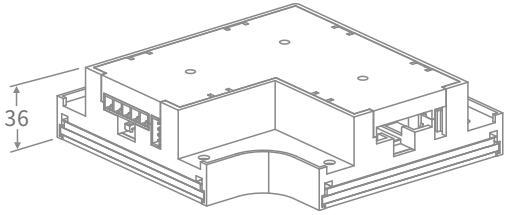

UT90AL1-L Connector