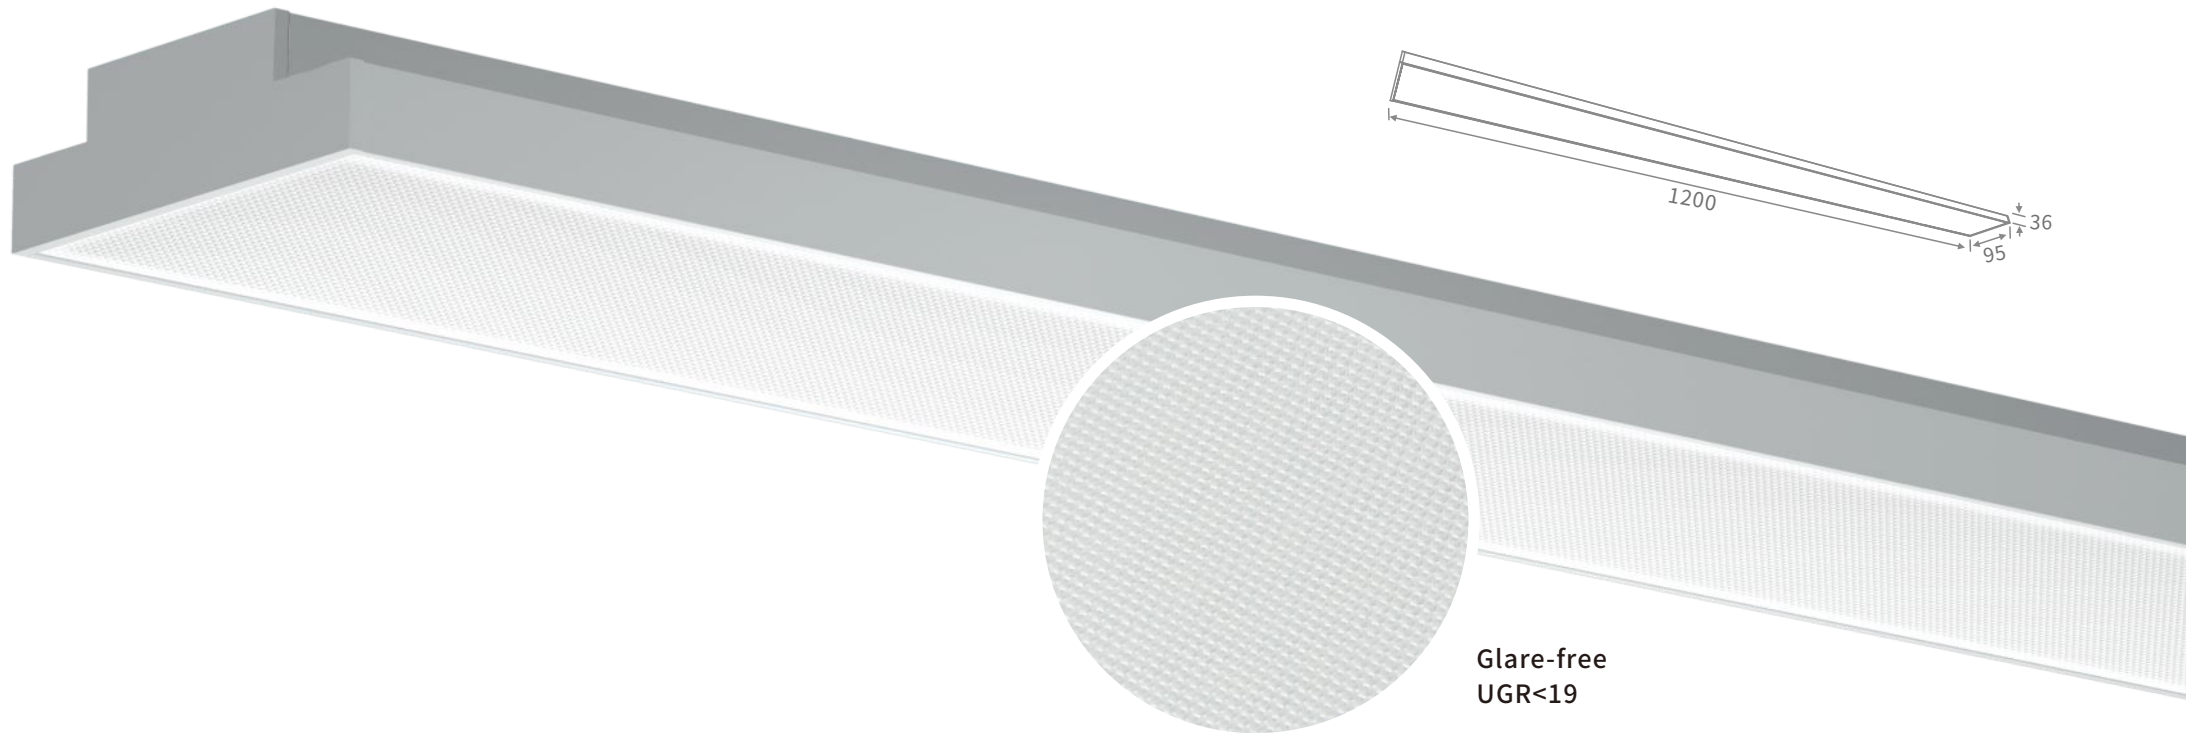

Email: info@tobiled.com www.tobiled.com Fax: 0086-756-6805559

TOBILED CO., LIMITED ALL rights reserved.  
Designs and specifications may change without prior notice.

Ut90 "clip in" (with patent) linear panel light system, easy to fix, super slim, 220-240V with DALI /1-10V dimming function, with our Y, L, T connector, it is flexible for customer to design different shape. UGR<19, perfect use for mall, supermarket, office and so on, can be installed by ceiling, mounting, suspending, and track system.

## Installation Methods

Ceiling

Surface mounting

Suspended

With track system

# Ut90 AL1 For Surface Mounting / Suspending

Basic Parameter	
Dimension	L1200*W95*H36mm
Input Voltage	220-240VAC
Power	18.5 W
Luminous Efficiency	89.7 Lm/W (CCT:3000K,CRI>90)
IP Class	IP40
Beam Angle (50%)	80 °
CCT	2700K/3000K/3500K/4000K
CRI	≥80, ≥90
Dimmable	DALI / 1-10V
Warranty	5 years