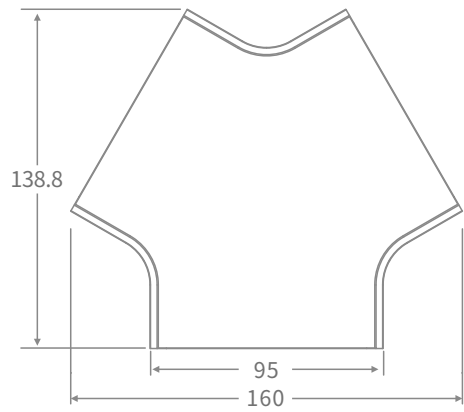

UT90AL1-Y Connector