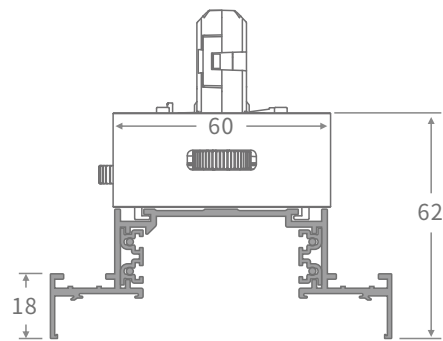

# Connecting Shapes

### Basic Parameter

Dimension	L1200*W108*H13mm
Input Voltage	220-240VAC
Power	18.5 W
Luminous Efficiency	89.7 Lm/W (CCT:3000K,CRI>90)
IP Class	IP40
Beam Angle (50%)	80 °
CCT	2700K/3000K/3500K/4000K
CRI	≥80, ≥90
Dimmable	DALI / 1-10V
Warranty	5 years

# Removable UT90 Track light

Input Voltage  
Power

Basic Parameter	
Dimension	L1200*W95*H62mm
Net Weight	3.39kg
Input Voltage	220-240VAC
Power	20 W
Luminous Efficiency	106.3 Lm/W (CCT:3000K,CRI>80)
IP Class	IP40
Beam Angle (50%)	80 °
CCT	2700K/3000K/3500K/4000K
CRI	≥80, ≥90
Dimmable	DALI / 1-10V
Warranty	5 years