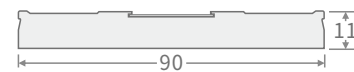

## Installation Methods

Ceiling

Surface mounting

Suspended

With track system

# Ut90 AL1 For Surface Mounting / Suspending

Basic Parameter	
Dimension	L1200*W95*H36mm
Input Voltage	220-240VAC
Power	18.5 W
Luminous Efficiency	89.7 Lm/W (CCT:3000K,CRI>90)
IP Class	IP40
Beam Angle (50%)	80 °
CCT	2700K/3000K/3500K/4000K
CRI	≥80, ≥90
Dimmable	DALI / 1-10V
Warranty	5 years

### Basic Parameter

Dimension	L1200*W108*H13mm
Input Voltage	220-240VAC
Power	18.5 W
Luminous Efficiency	89.7 Lm/W (CCT:3000K,CRI>90)
IP Class	IP40
Beam Angle (50%)	80 °
CCT	2700K/3000K/3500K/4000K
CRI	≥80, ≥90
Dimmable	DALI / 1-10V
Warranty	5 years