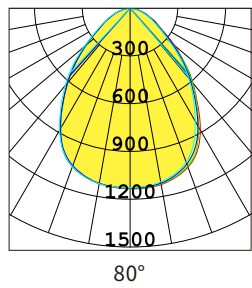

Removable UT90 Track light

Input Voltage
Power

Basic Parameter	
Dimension	L1200*W95*H62mm
Net Weight	3.39kg
Input Voltage	220-240VAC
Power	20 W
Luminous Efficiency	106.3 Lm/W (CCT:3000K,CRI>80)
IP Class	IP40
Beam Angle (50%)	80 °
CCT	2700K/3000K/3500K/4000K
CRI	≥80, ≥90
Dimmable	DALI / 1-10V
Warranty	5 years